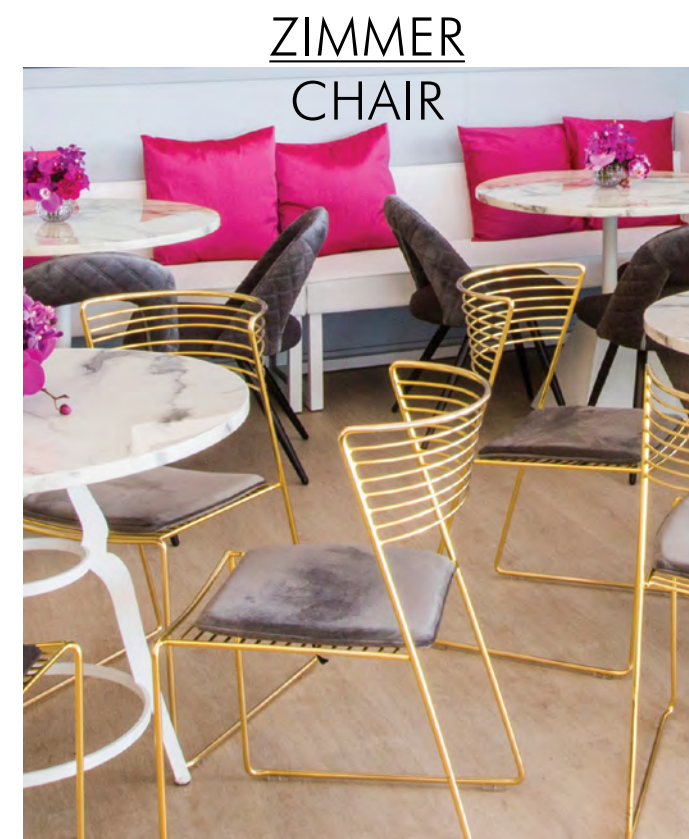

Modern sleek lines.
This outdoor setting looks just as stylish indoors.

THE EDGE LOUNGE

One, two, or four-seater lounge chairs,
with matching coffee table.
Available in Black or White.

MUNICH LOUNGE

A classic leather lounge set.
Featuring an adaptable, modular design, available in Black or White.

SLEEK Chair

PLUS Café Table

EDGE Lounge

plus

X MARKS THE SPOT

Not your classic black table base! Featuring a hammertone matte-black finish and flat metal base. Available in bar, café and coffee table options, with interchangeable tops.

Zimmer

把酒言歡

HOURGLASS Bar Table

ZIMMER Bar Stool

ZIMMER CHAIRS & BAR STOOLS

Take your event to the next level of luxe with these curved Deco seating options which are gold from head-to-toe.

Zimmer

High shine, Art Deco design.
Pair it with neutrals for extra shimmer
or marble for added luxury.

Expand your horizons!
The sky's the limit with this outdoor setting.
Solid and sturdy, yet still stylish and completely unique.

horizon

HORIZON

A custom designed outdoor range with a difference.
Crisp, clean neutral palette with a sled shaped base.
Available in a Dining Table, Long and Square Bar Table,
Bench, Coffee Table, Bar and Food Station.