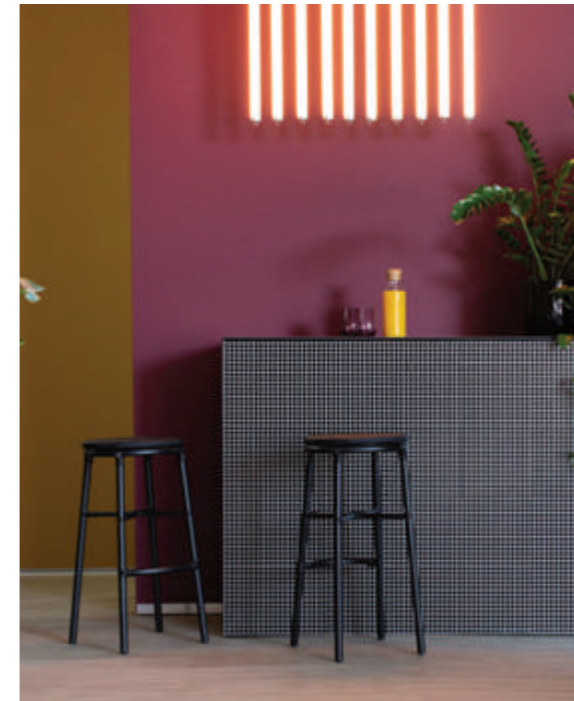

MODERNIST MEETS PARISIAN.

THE VILLA SEATING RANGE.