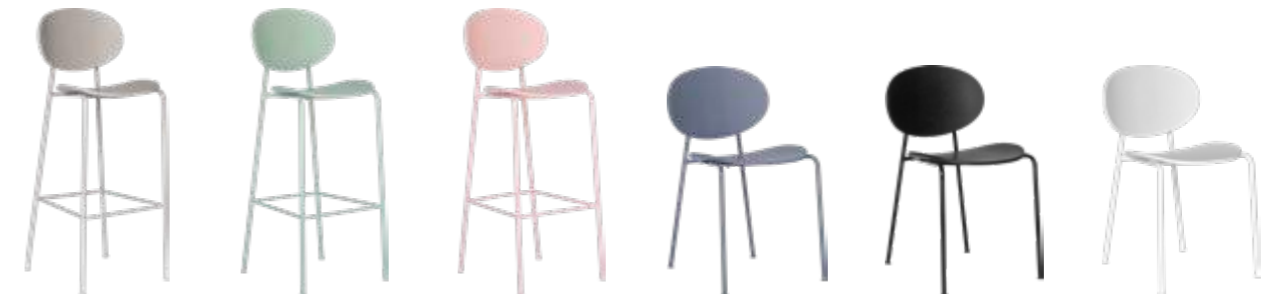

Dimensions (mm)

- Single lounge
730 x 700 x 860
- Corner lounge
860 x 700 x 860
- Daybed
1460 x 400 x 860
- Ottoman
730 x 400 x 860

Colour & material options

- White

Notes

- Seat height 450/760
- Suitable for outdoor

/ ALTO

TECHNICAL SPECIFICATIONS

The Alto is a seating collection of modern engineering inspired by Nordic style. Designed entirely by Harry the hirer, the Alto is available in both a café style chair and bar stool. This range features a sleek silhouette in a contemporary colour palette - including playful tones such as blush and sage.