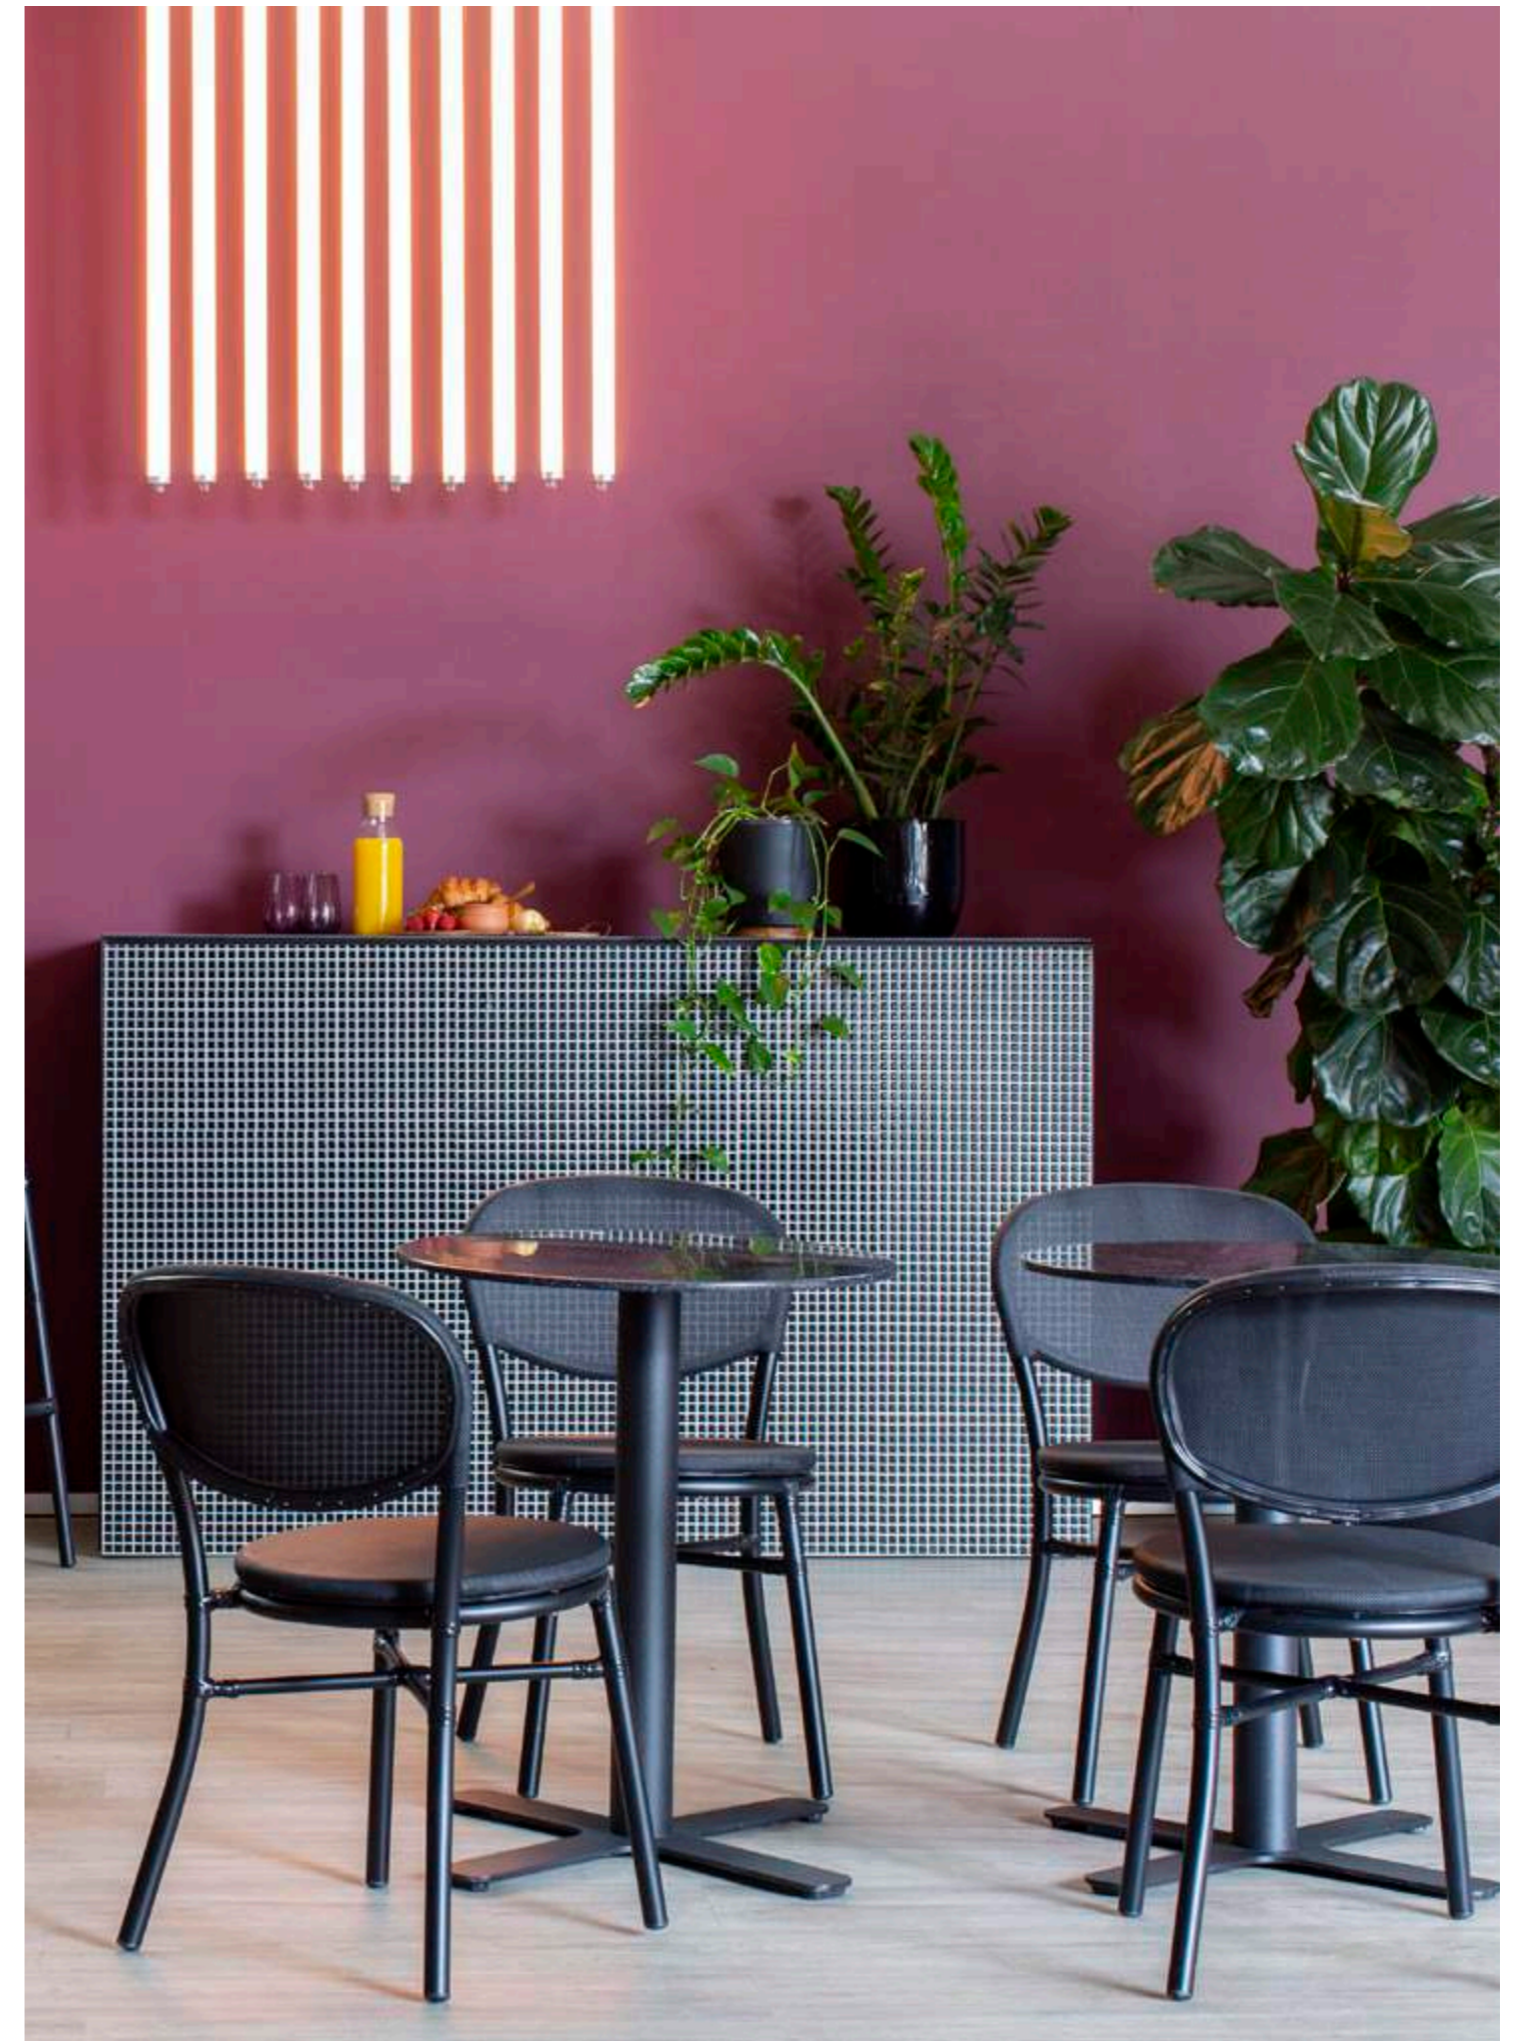

TECHNICAL SPECIFICATIONS

Modernist meets Parisian in this café seating collection with a difference. Woven detailing and wicker-esque back rests make this collection the next staple for indoor and outdoor events. Classic and lightweight, the Villa collection is designed to be left outside with its matte and resistant powder-coated surface.

Dimensions (mm)

Chair
470 x 810 x 600

Stool
470 x 750 x 470

Colour & material options

● Black

○ White

Notes

Seat height 450/750

Suitable for outdoor