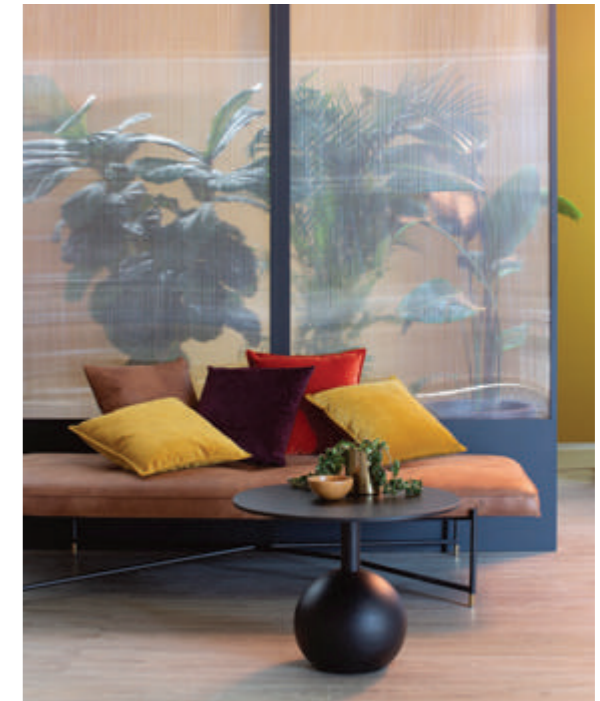

MODERNIST MEETS PARISIAN.

THE VILLA SEATING RANGE.